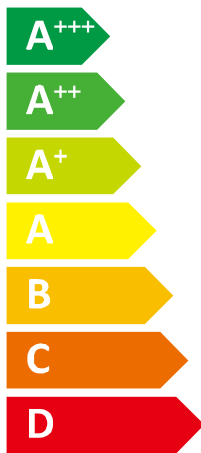

ENERG

енергия · ενέργεια

FUJITSU

WOYK150LJL / WGYK170DJ9

A⁺⁺

A

Two sound power level icons. The top one shows a speaker icon with sound waves and the text "45 dB". The bottom one shows a house icon with sound waves and the text "67 dB".

A legend for power consumption with three colored squares: dark blue for "16 kW", medium blue for "16 kW", and light blue for "11 kW".

2019

811/2013

9377856197