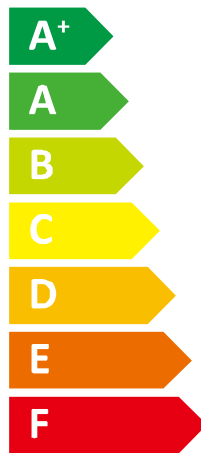

ENERG

енергия · ενέργεια

FUJITSU

WOYK150LJL / WGYK170DJ9

A⁺⁺

A

Two sound power level icons. The top one shows a speaker icon with sound waves and the text "45 dB". The bottom one shows a house icon with sound waves and the text "67 dB".

A legend for power consumption with three colored squares: dark blue for "16 kW", medium blue for "16 kW", and light blue for "11 kW".

2019

811/2013

9377856197